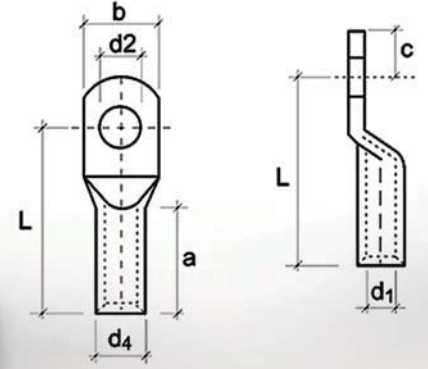

SUTEM BAKIR KABLO PABUÇLARI / STANDART TİP

KOD KABLO KESİTİ mm²	b	d2	L	c	L + c	a	d1	d4	KUTU ADET	FİYAT
STM-6 S	8,50	M 4	20,0	6,00	26,0	10,5	4,00	5,50	1000	3,75₺
STM-10 S	9,00	M 5	22,5	6,50	29,0	12,0	5,00	6,50	800	3,75₺
STM-10 S	12,50	M 6	22,5	6,50	29,0	12,0	5,00	6,50	800	3,80₺
STM-10 S	14,00	M 8	22,5	6,50	29,0	12,0	5,00	6,50	800	3,85₺
STM-16 S	11,0	M 6	26,5	7,50	34,0	15,0	5,50	7,50	500	5,50₺
STM-16 S	13,5	M 8	26,5	7,50	34,0	15,0	5,50	7,50	500	5,65₺
STM-16 S	14,5	M 10	26,5	7,50	40,0	15,0	5,50	7,50	500	5,90₺
STM-25 S	13,5	M 8	30,5	8,50	39,5	17,0	7,00	9,50	350	10,00₺
STM-25 S	15,5	M 10	30,5	8,50	39,5	17,0	7,00	9,50	350	10,25₺
STM-35 S	16,0	M 8	36,0	9,50	45,5	19,0	8,50	11,0	200	13,40₺
STM-35 S	17,0	M 10	36,0	9,50	45,5	19,0	8,50	11,0	200	13,55₺
STM-35 S	18,0	M 12	36,0	9,50	45,5	19,0	8,50	11,0	200	13,85₺
STM-50 S	18,5	M 10	40,0	11,5	51,5	20,5	10,0	13,0	150	19,25₺
STM-50 S	19,0	M 12	40,0	11,5	51,5	20,5	10,0	13,0	150	19,50₺
STM-50 S	20,5	M 14	40,0	11,5	51,5	20,5	10,0	13,0	150	20,00₺
STM-70 S	21,0	M 10	44,0	12,0	56,0	24,5	11,5	14,5	100	26,00₺
STM-70 S	21,0	M 12	44,0	12,0	56,0	24,5	11,5	14,5	100	26,00₺
STM-70 S	23,0	M 14	44,0	12,0	56,0	24,5	11,5	14,5	100	27,00₺